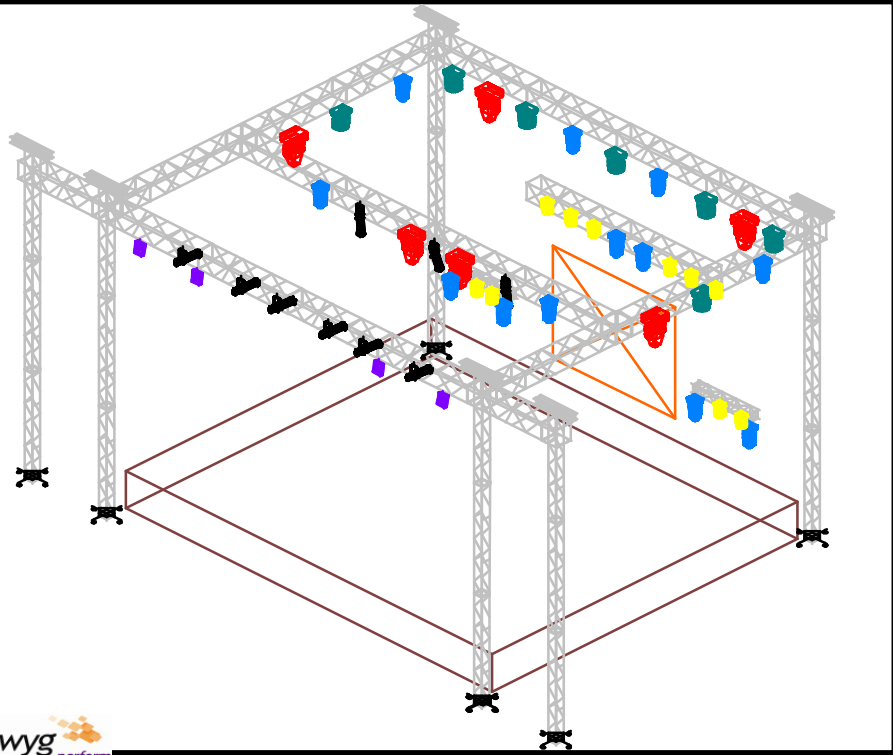

FRONT

Symbol	Name	Lamp	Lens	Fixture Options	Count	Spares	Notes
	ColorSpot 1200 AT	MSR1200 SA		Mode: 32ch; Speed: mSpeed Speed	6		
	CE Source 4 - 15/30 Zoom	HPL 750W/115V			9		
	Molefay Four Light	DXK			4		
	Robin Pointe	HRI 280w-R30	Spot	Mode: 2; Colour Wheel: Standard	12		
	Robin LEDWash 1200	LED		Mode: 3; Speed: mSpeed Speed; Tilt Range: Full; Zoom: Beam	7		
	Robin LEDWash 300	LED		Mode: 3; Speed: mSpeed Speed	10		

# ISOMETRIC

PLANE