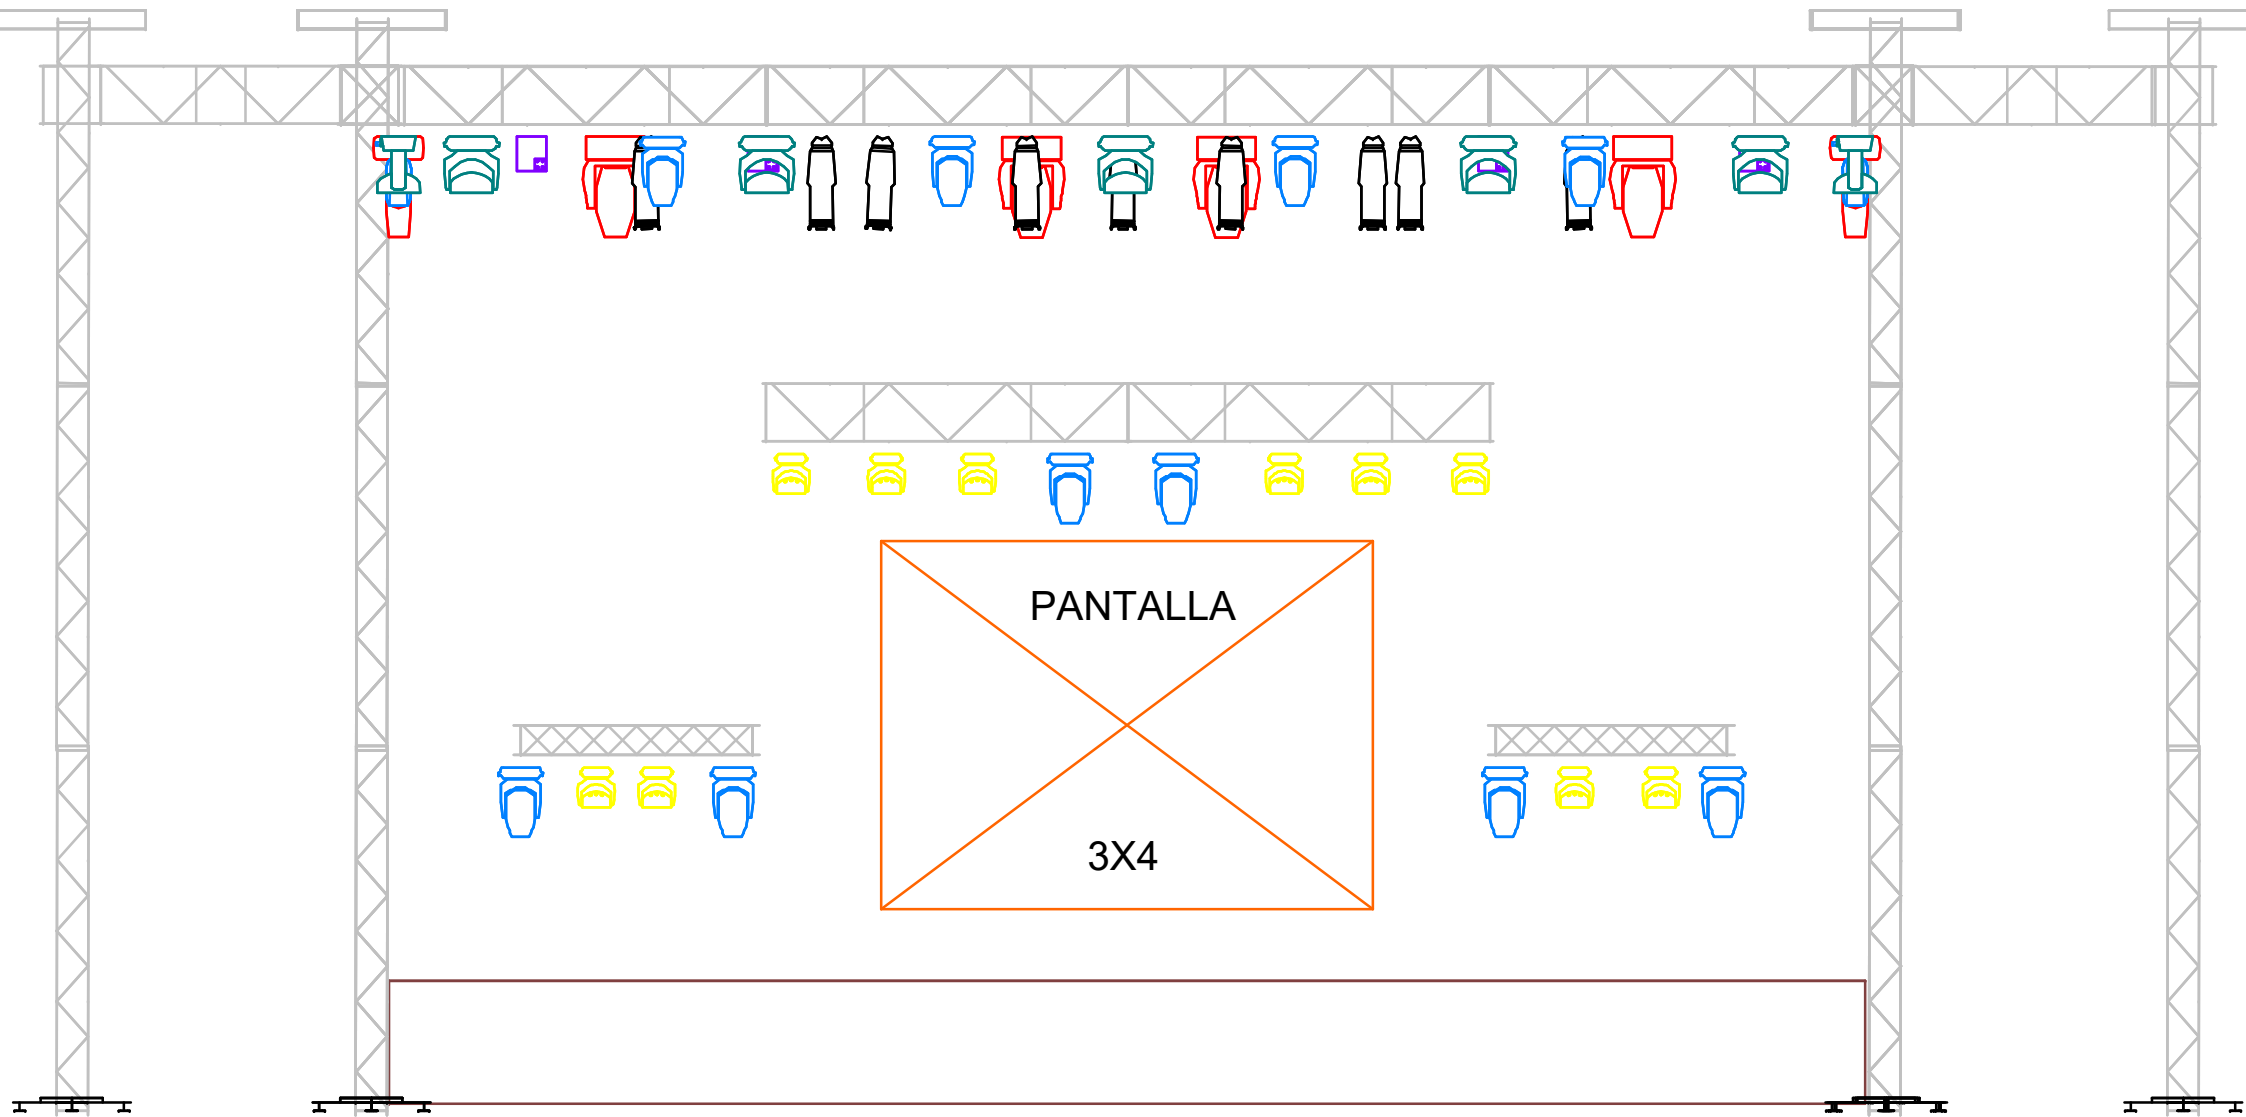

FRONT

Symbol	Name	Lamp	Lens	Fixture Options	Count	Spares	Notes
	ColorSpot 1200 AT	MSR1200 SA		Mode: 32ch; Speed: mSpeed Speed	6		
	CE Source 4 - 15/30 Zoom	HPL 750W/115V			9		
	Molefay Four Light	DXK			4		
	Robin Pointe	HRI 280w-R30	Spot	Mode: 2; Colour Wheel: Standard	12		
	Robin LEDWash 1200	LED		Mode: 3; Speed: mSpeed Speed; Tilt Range: Full; Zoom: Beam	7		
	Robin LEDWash 300	LED		Mode: 3; Speed: mSpeed Speed	10		

# ISOMETRIC

PLANE