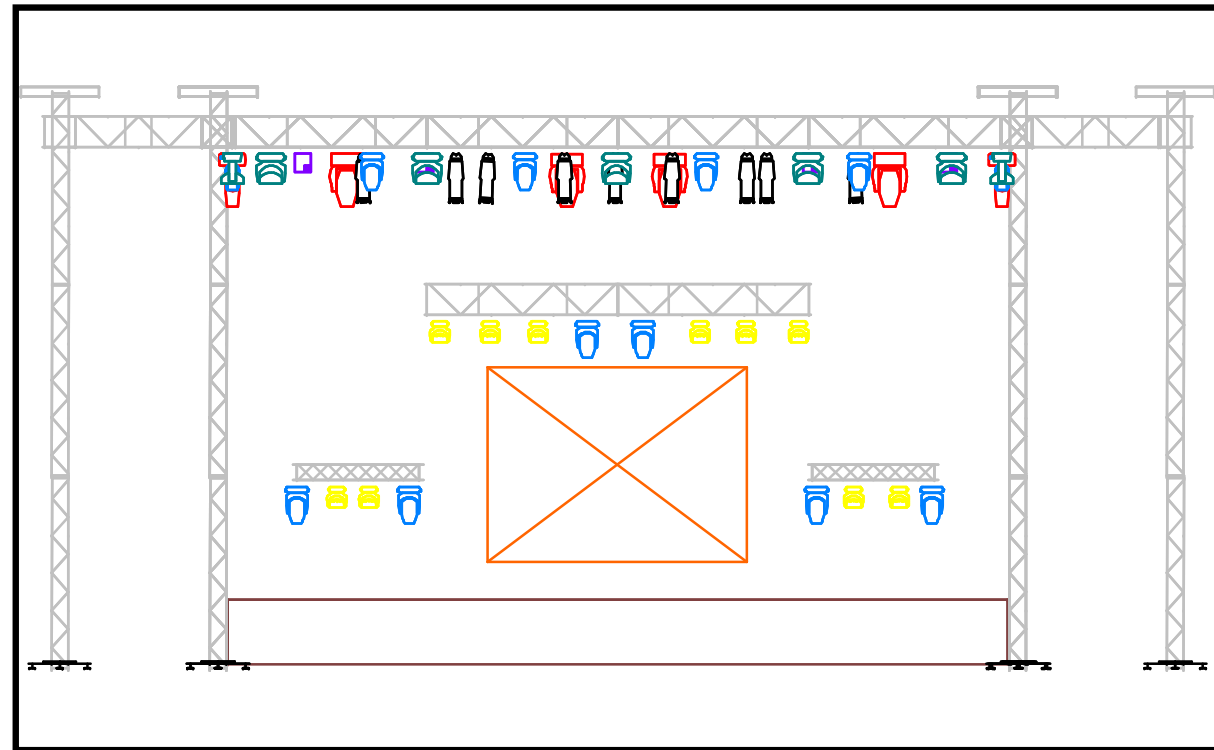

FRONT

Symbol	Name	Lamp	Lens	Fixture Options	Count	Spares	Notes
	ColorSpot 1200 AT	MSR1200 SA		Mode: 32ch; Speed: mSpeed Speed	6		
	CE Source 4 - 15/30 Zoom	HPL 750W/115V			9		
	Molefay Four Light	DXK			4		
	Robin Pointe	HRI 280w-R30	Spot	Mode: 2; Colour Wheel: Standard	12		
	Robin LEDWash 1200	LED		Mode: 3; Speed: mSpeed Speed; Tilt Range: Full; Zoom: Beam	7		
	Robin LEDWash 300	LED		Mode: 3; Speed: mSpeed Speed	10		

# ISOMETRIC

PLANE