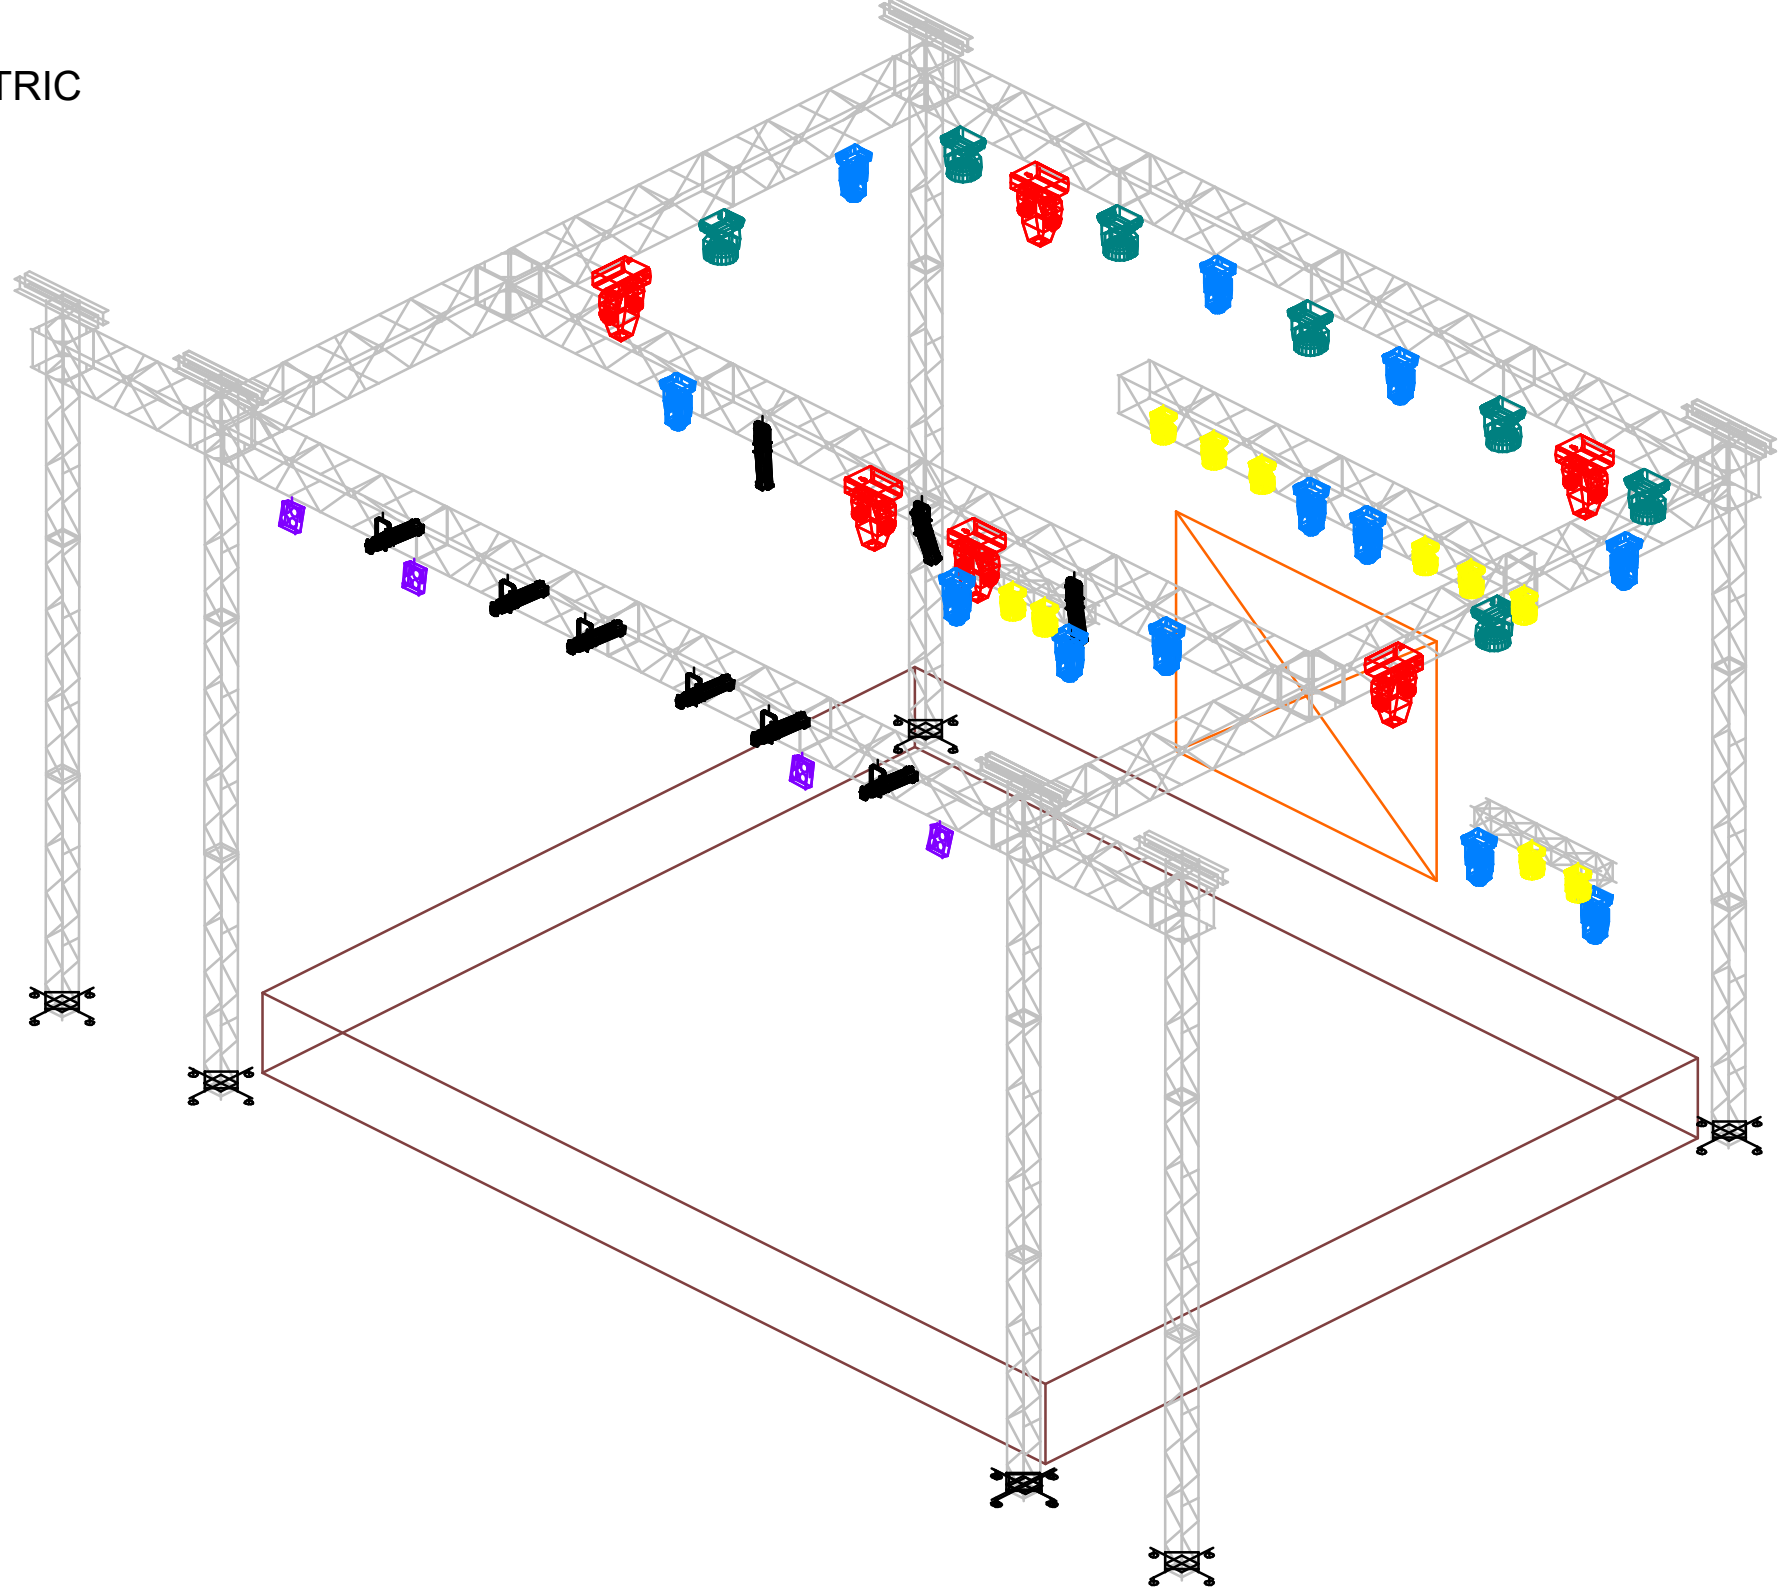

FRONT

Symbol	Name	Lamp	Lens	Fixture Options	Count	Spares	Notes
	ColorSpot 1200 AT	MSR1200 SA		Mode: 32ch; Speed: mSpeed Speed	6		
	CE Source 4 - 15/30 Zoom	HPL 750W/115V			9		
	Molefay Four Light	DXK			4		
	Robin Pointe	HRI 280w-R30	Spot	Mode: 2; Colour Wheel: Standard	12		
	Robin LEDWash 1200	LED		Mode: 3; Speed: mSpeed Speed; Tilt Range: Full; Zoom: Beam	7		
	Robin LEDWash 300	LED		Mode: 3; Speed: mSpeed Speed	10		

# ISOMETRIC

PLANE